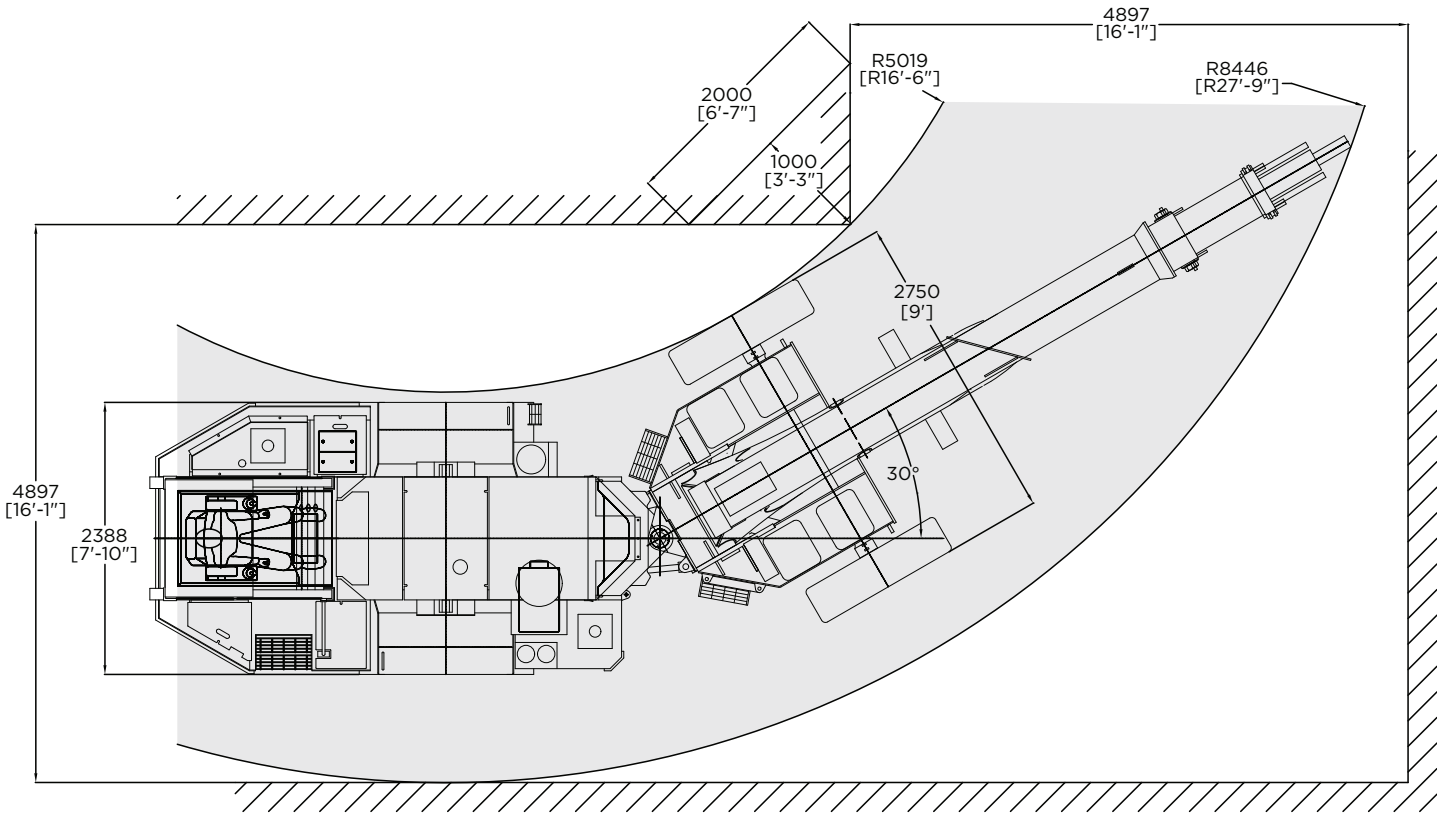

Machine Length (with boom)	11427 mm	450 in
Machine Length (without boom)	6970 mm	274 in
Wheelbase Length	3404 mm	134 in
Ground Clearance	308 mm	12.125 in
Machine Height (canopy)	2445 mm	96 in

Machine Width	2750 mm	108 in
Inner Turning Radius	5019 mm	198 in
Outer Turning Radius	8446 mm	333 in